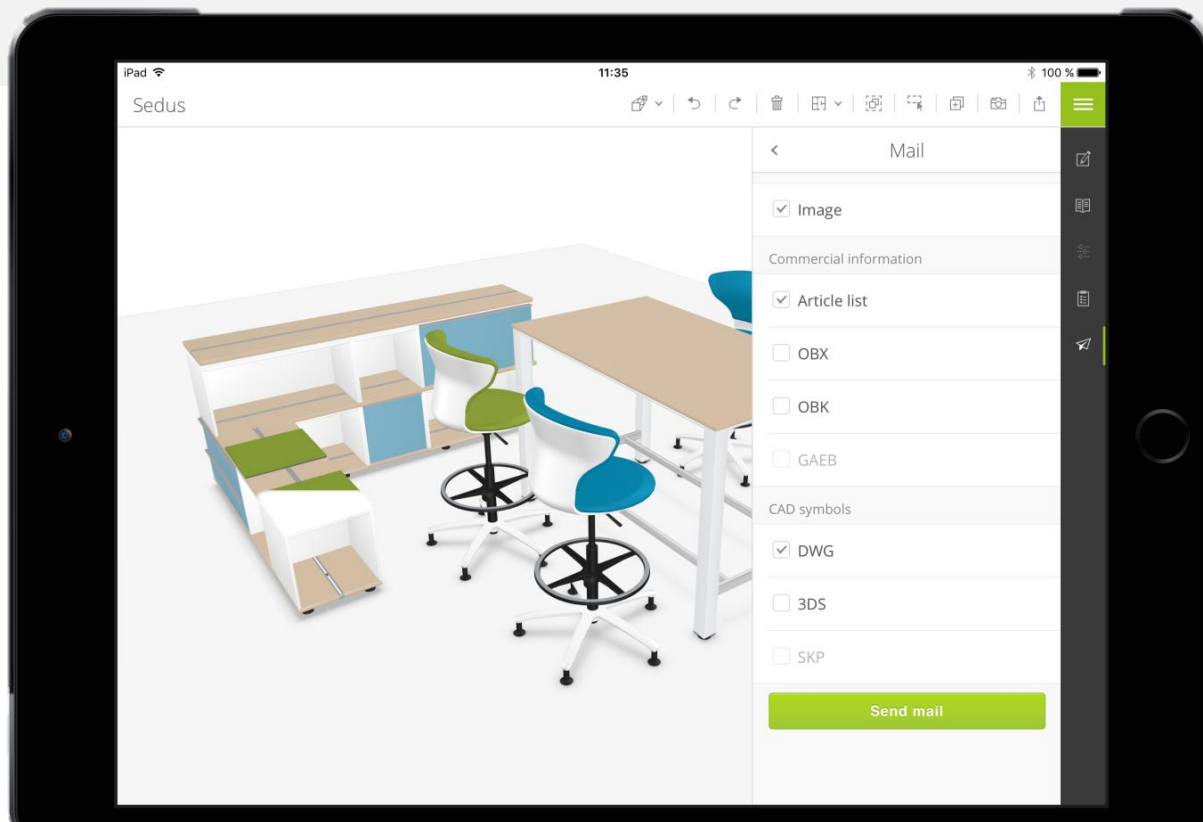

Configure
our products
before your
customer's
eyes

Configure

Create
typicals and
tailor-made
product
solutions for
any space

Create

Share article
lists, CAD-
models and
images for both
internal and
external use

Communicate

Real-time Configuration.

Our furniture has thousands of configuration options, why not show them all? You can now configure articles to your customer's particular needs in just a few seconds.

Create Solutions.

Easily plan your configurations and tailor-made product solutions, ensuring they fit and function in any space your customer requires!

Strengthen Sales.

Native sharing allows you to send images, CAD models and article lists, improving communication and accuracy between your sales teams and contractors.

Connect with Clients.

Interactively and collaboratively create custom solutions together with your customers – ensuring the ultimate consultancy experience!

Get the pCon.box today.

Download the pCon.box and take advantage of having all OFML data with you at all times – On the go, or in the office.